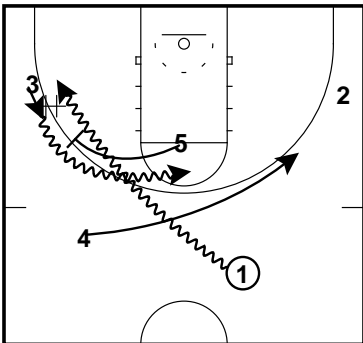

#24 Mike Daum Pos: F HT: 6-9 WT: 230 Yr: FR

MPG	PPG	FGM-A	FG%	3PT%	3PM-A	RPG
20:30	15.2	5.1-9.0	56.0%	45.0%	27-60	6.1

Freshman big leading in scoring
Crafty and gets to the FT line often (drew 7.7 fouls per 40 min)
Shooting 82% at the FT stripe

#0 Deondre Parks Pos: G HT: 6-1 WT: 194 Yr: SR

MPG	PPG	FGM-A	FG%	3PT%	3PM-A	RPG
32:20	14.7	4.9-11.8	41.4%	32.7%	48-147	4.7

Third leading scorer

SOUTH

Record vs RPI Top 25	NA
Schedule Strength	147
BPI Rank	80th
Last 10	8-2
Big Wins	UCSB, Middle Tenn
National Champion	
NCAA Appearance	3rd
Last Appearance	2013 (First Round)

DR DISH HOTSHOT

#11 George Marshall Pos: G HT: 6-1 WT: 194 Yr: SR

MPG	PPG	FGM-A	FG%	3PT%	3PM-A	RPG
34:04	14.9	4.9-12.2	40.1%	37.2%	61-164	3.5

His ability to shoot draws multiple defenders which allows him to find his teammates with great vision - 2.7 assists per game