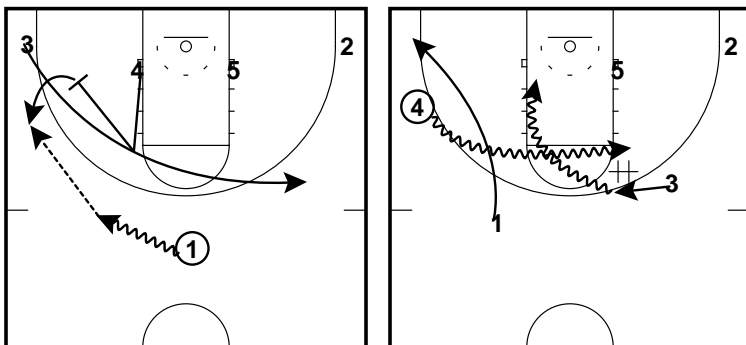

### DR DISH HOTSHOT

#24 Buddy Hield Pos: G HT: 6-4 WT: 214 Yr: SR

MPG	PPG	FGM-A	FG%	3PT%	3PM-A	RPG
35:01	25.0	8.1-16.3	49.6%	46.4%	127-274	5.6

Big 12 Player of the Year

	Oklahoma	Vs	Road
PPG	80.4	70.4	77.5
FG%	45.9%	40.5%	44.8%
3PT%	42.6%	34.0%	43.9%
%A 3PT	40.7%	35.0%	43.5%
FTA	20.2	17.3	18.0
FT%	72.8%	67.8%	18.0
Rebounds	36.1	32.7	33.9
Assists	14.5	10.7	14.6
Turnovers	13.0	12.7	13.6