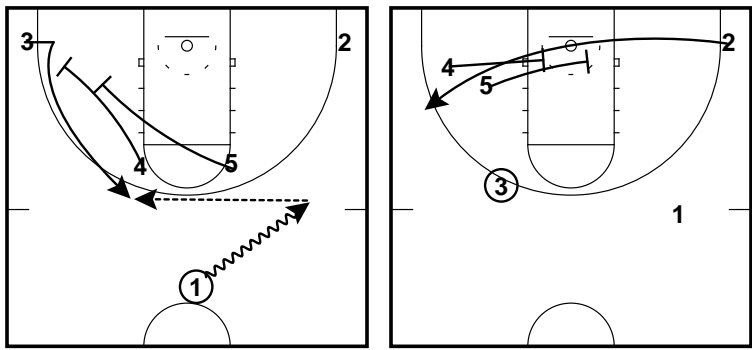

BRACKET BREAKDOWN

#4 IOWA STATE

23-11 | BIG 12 (10-9)
ROAD (5-8) | NEUTRAL (5-2)

- Out of 140 total possessions played thus far, they've only turned the ball over 16 times
- Shot a lights out 21-42 from behind the arc in games one and two
- Averaging 1.23 points per possession in the tournament

#31 Georges Niang Pos: F HT: 6-8 WT: 230 Yr: SR

	MPG	PPG	FGM-A	FG%	3PT%	3PM-A	RPG
15-16	33:10	20.2	8.0-14.6	54.6%	39.0%	53-136	6.2
NCAA	37:30	28.0	11.0-20.5	53.7%	50.0%	5-10	6.0

Scored 28 points in both games while shooting 54%

#11 Monte Morris Pos: G HT: 6-3 WT: 175 Yr: JR

	MPG	PPG	FGM-A	FG%	3PT%	3PM-A	RPG
15-16	37:58	13.9	5.4-11.0	48.9%	36.9%	38-103	4.0
NCAA	36:30	14.0	5.0-10.0	50.0%	50.0%	3-6	3.0

After scoring 20 points vs Iona, he was held in only 8 in their second round game

DR DISH HOT SHOT

#21 Matt Thomas Pos: G HT: 6-4 WT: 197 Yr: JR

	MPG	PPG	FGM-A	FG%	3PT%	3PM-A	RPG
15-16	33:30	10.9	3.7-8.4	43.9%	43.3%	87-201	4.5
NCAA	38:30	15.0	5.0-10.0	50.0%	46.7%	7-15	5.0

Increased is %A 3p to 75% to lead the Cyclones in 3-point shooting thus far

MIDWEST

	PTS	FG%	3FGM-A	REB	A/TO
#31 Niang	28.0	53.7%	5-10	6.0	1.5
#21 Thomas	15.0	50.0%	7-15	5.0	7.0
#2 Nader	14.0	62.5%	4-7	3.0	1.3
#11 Morris	14.0	50.0%	3-6	3.0	6.0
#1 McKay	8.5	70.0%	0-0	9.5	2.0
#30 Burton	5.0	33.3%	1-3	3.0	0.0
#3 Cooke	1.5	33.3%	1-2	0.0	0/0
#23 Ashton	0.0	0.0%	0-0	0.5	1.0

	Iowa St	NCAA	NCAA Opp
PPG	82.1	86.0	71.0
FG %	50.3%	53.0%	43.2%
3PT %	38.6%	48.8%	30.6%
%A 3PT	35.1%	36.8%	41.5%
FTA	16.1	20.5	17.0
FT%	70.3%	65.9%	17.0
Rebounds	33.2	30.0	32.0
Assists	16.5	16.0	10.5
Turnovers	11.4	8.0	10.5

powered by